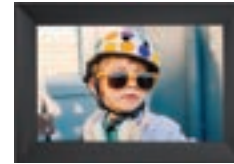

## Carver

**\$149**

Our most popular WiFi-connected frame features a 10.1" HD landscape display that shows portraits side-by-side, plus unlimited cloud storage and built-in speakers for video.

Frame size (W x H x D): 10.5" x 7.3" x 2.1"  
Landscape only  
10.1" diagonal display  
1280 x 800 HD  
Built-in speaker